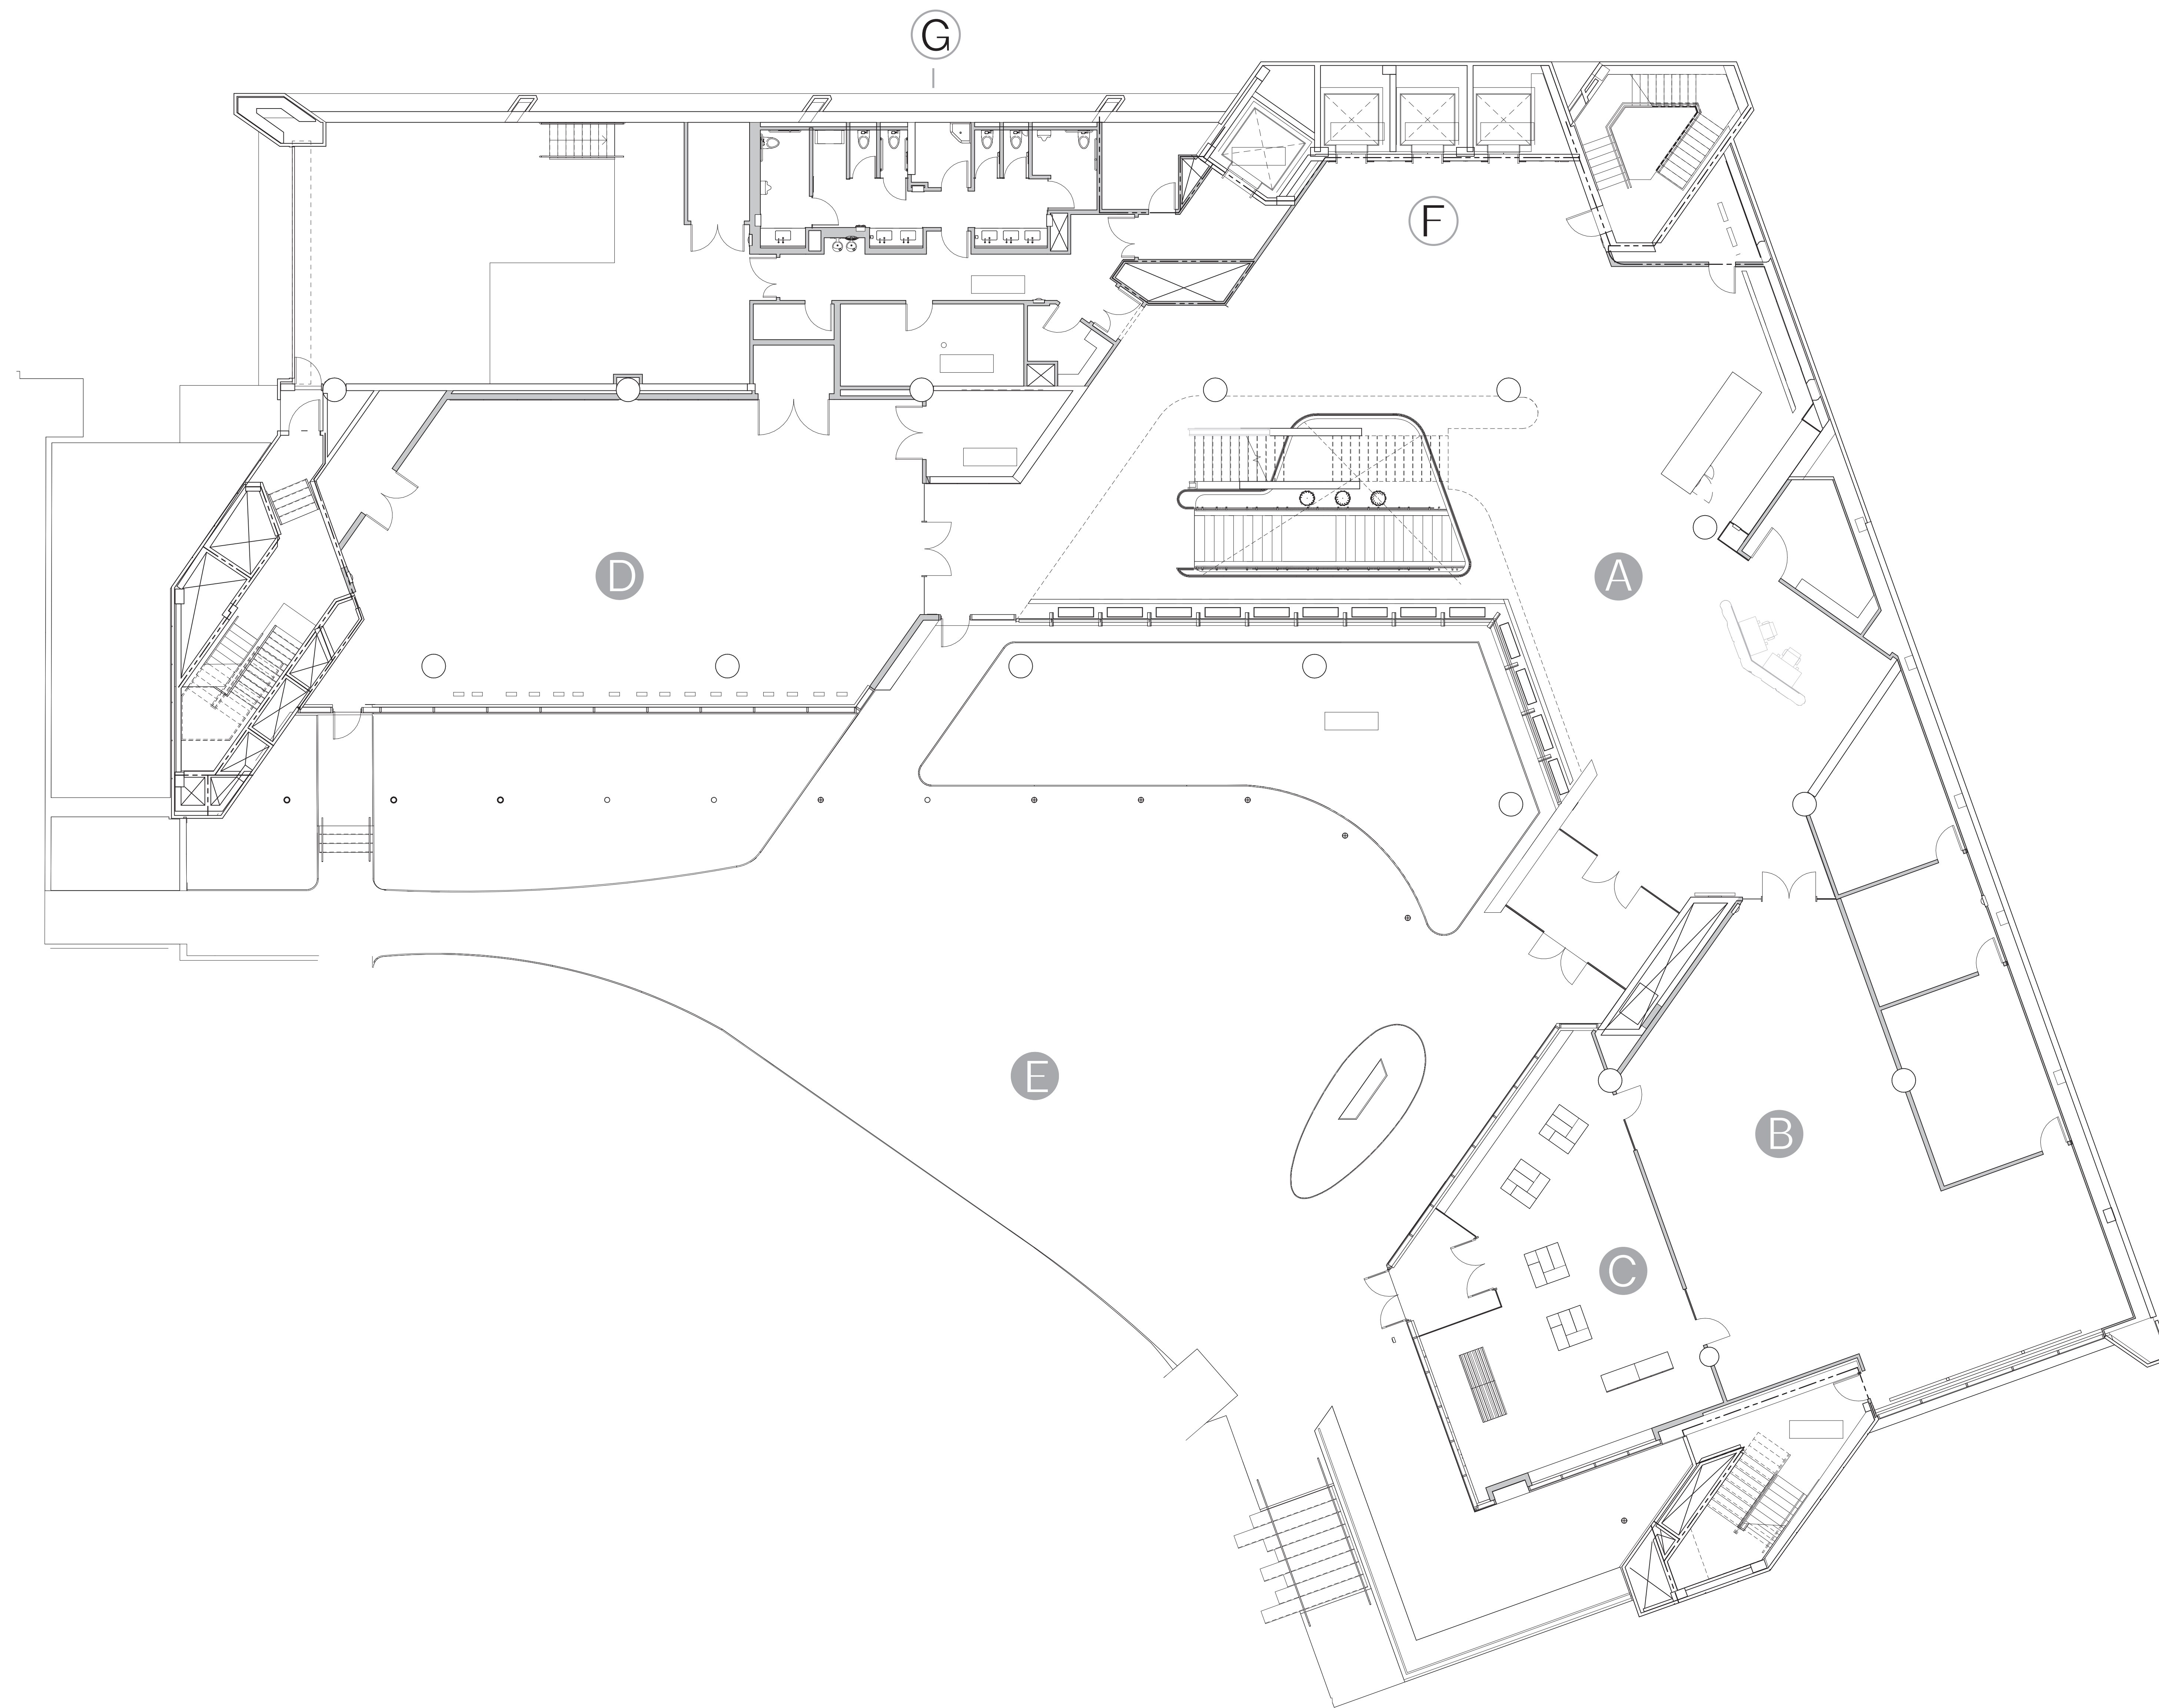

Lower level

- Ⓐ Workshop
- Ⓑ VR lounge

- Ⓒ Elevators
- Ⓓ Restrooms

Level one

- Ⓐ Welcome center
- Ⓑ Gallery
- Ⓒ Shop
- Ⓓ Meeting room
- Ⓔ Outdoor courtyard
- Ⓕ Elevators
- Ⓖ Restrooms

Level two

- Ⓐ Social Gallery
- Ⓑ The Commons
- Ⓒ Focus room 227A
- Ⓓ Focus room 227
- Ⓔ Collab room
- Ⓕ Meeting room 205
- Ⓖ Meeting room 206
- Ⓗ Meeting room 207
- Ⓘ Elevators
- Ⓙ Restrooms
- Ⓚ Coat closet
- Ⓛ Catering